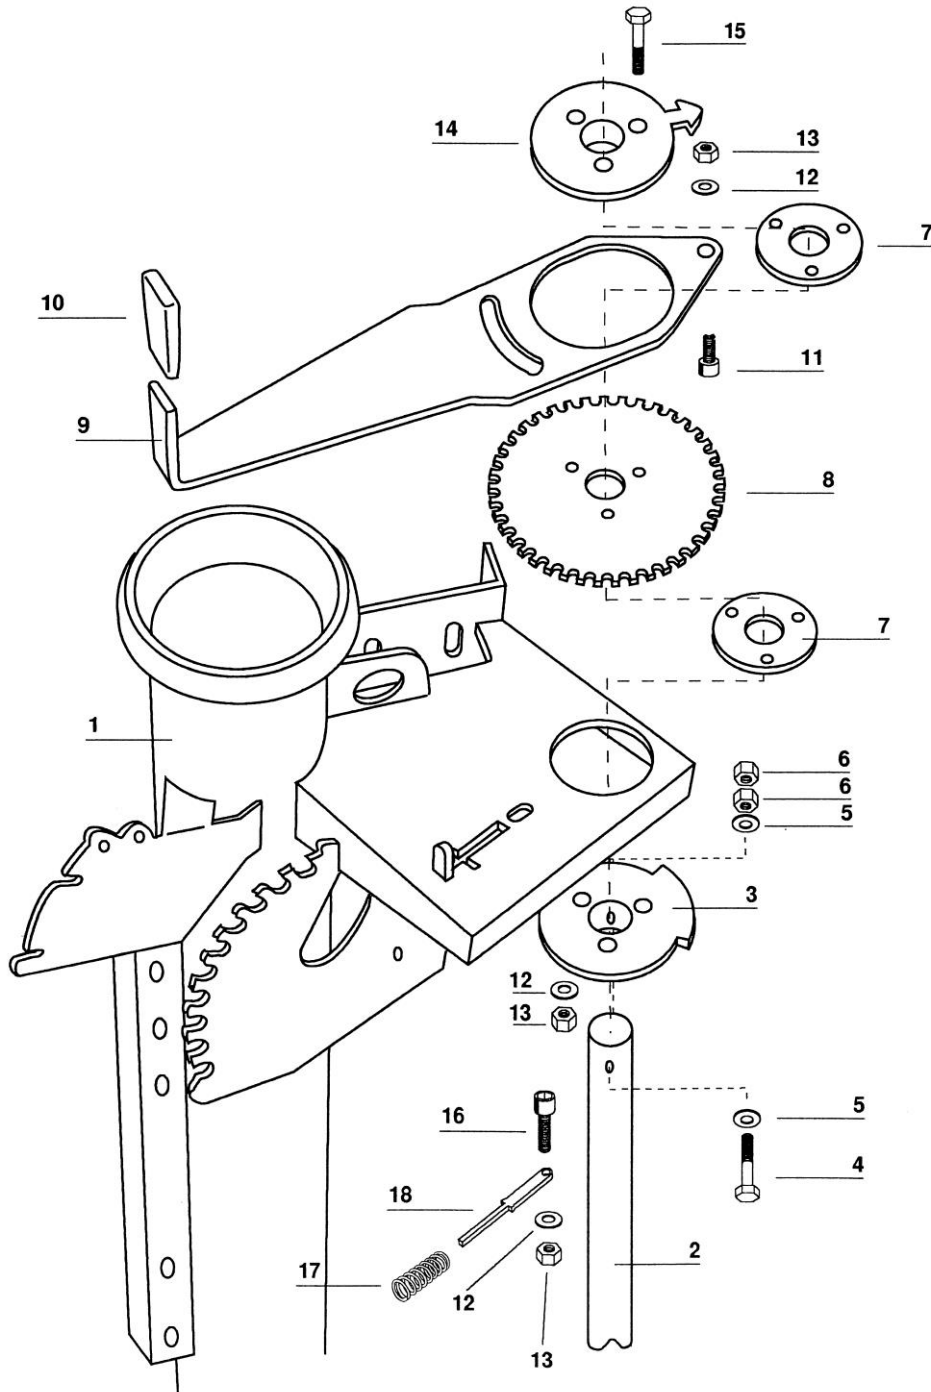

Spare parts catalogue

DUUN

Slurry pump SP200

Group: 131-2-3

Side maneuvering of the nozzle

Edition: 0205

Spare parts catalogue

DUUN

Slurry pump SP200

Group: 131-2-3	Side maneuvering of the nozzle	Edition: 0205

Pos.no.	Qty.	Designation	Article no.	Comment
1	1	Pump stem	1312335	
2	1	Strut for rotation L-3,0	1312346	
	1	Strut for rotation L-3,5	1312347	
	1	Strut for rotation L-4,0	1312348	
3	1	Rotation attachment for strut	1312340	
4	1	Hexagon screw M10x70 hot galvanized	2427312	
5	2	Washer M10 hot galvanized	2539060	
6	2	Hexagon nut M10 hot galvanized	2481810	
7	2	Spacer plate	1312343	
8	1	Cog wheel	1312344	
9	1	Handle for regulating rotation	1312341	
10	1	Plastic handle	2245062	
11	1	Unbraco M 8x16, galvanized	2472310	
12	5	Washer M8 hot galvanized	2539048	
13	5	Hexagon nut M8 lock. galvanized	2483609	
14	1	Direction indicator rotation	1312342	
15	3	Hexagon screw M8x50 hot galvanized	2427256	
16	1	Unbraco M 8x25, galvanized	2472315	
17	1	Spring pressure Ø15x1,75 L:45	2912014	
18	1	Lock pin rotation	1312345	
	1	O-ring, included in pump	2957104