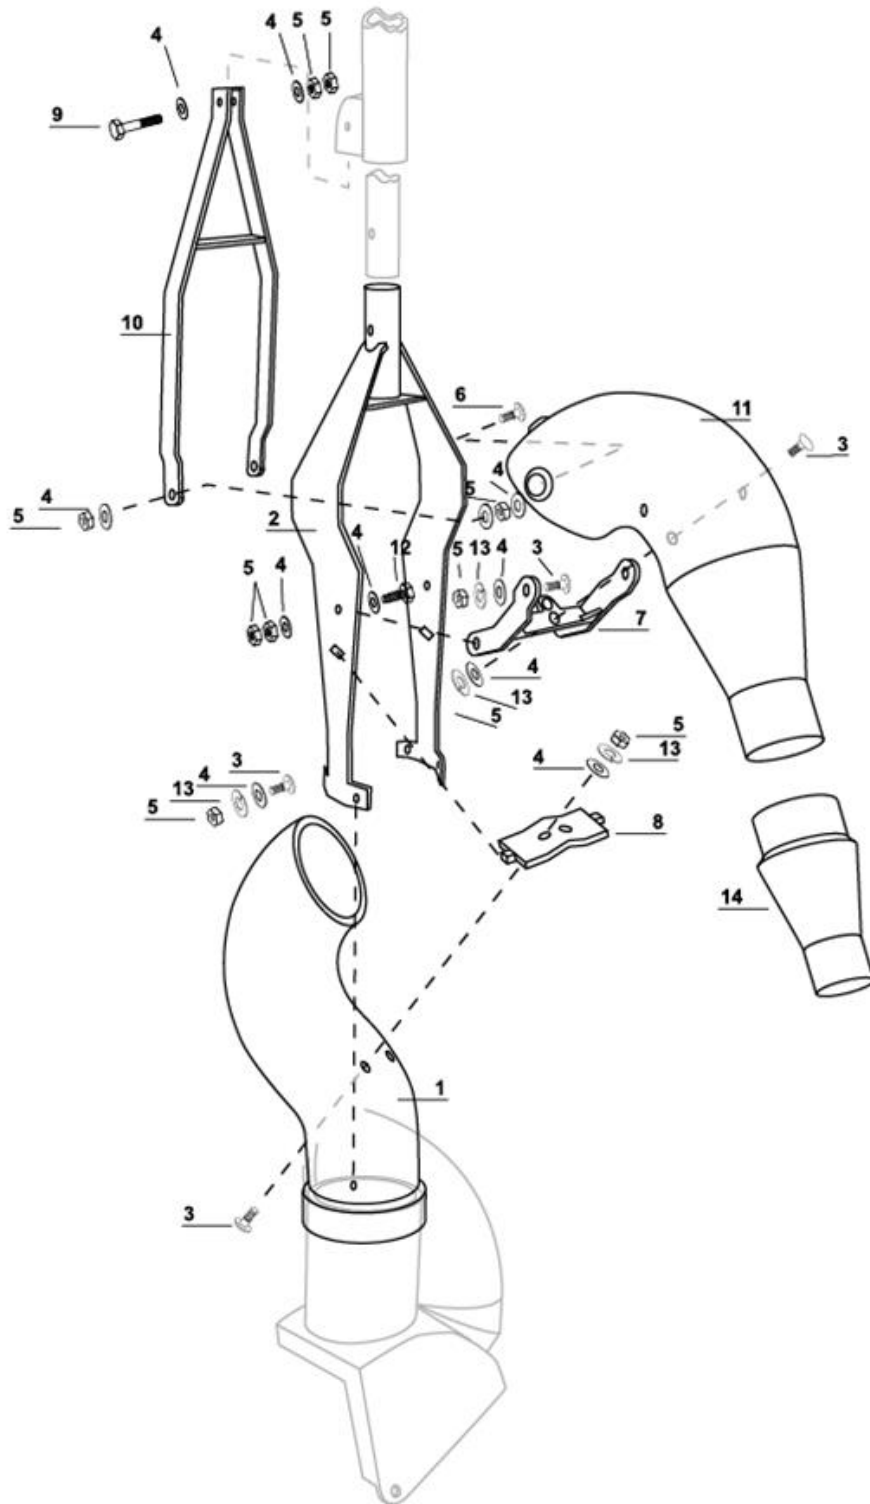

Spare parts catalogue

DUUN

Slurry pump SP200

Group: 131-2-3

Agitator parts

Edition: 0205

Spare parts catalogue

DUUN

Slurry pump SP200

Group: 131-2-3	Agitator parts	Edition: 0205

Pos.no.	Qty.	Designation	Article no.	Comment
1	1	The lower stirring tube	2245090	
2	1	Operating part, rotation	1312355	
3	9	Locking head screw M 10x30 hot galvanized	2444312	
4	21	Washer M 10 hot galvanized	2539060	
5	19	Hexagon nut M 10 hot galvanized	2481810	
6	2	Locking head screw M 10x45 hot galvanized	2444315	
7	1	Attachment for nozzle bend	1312356	
8	1	Bracing	1312380	
9	1	Hexagon screw M10x70 hot galvanized	2427312	
10	1	Height adjustment fork	1312357	
11	1	Nozzle bend	2245091	
12	2	Hexagon screw M10x35 hot galvanized	2427301	
13	9	Spring washer M10 hot galvanized	2539000	
14	1	Nozzle Ø75 w/screws	2245093