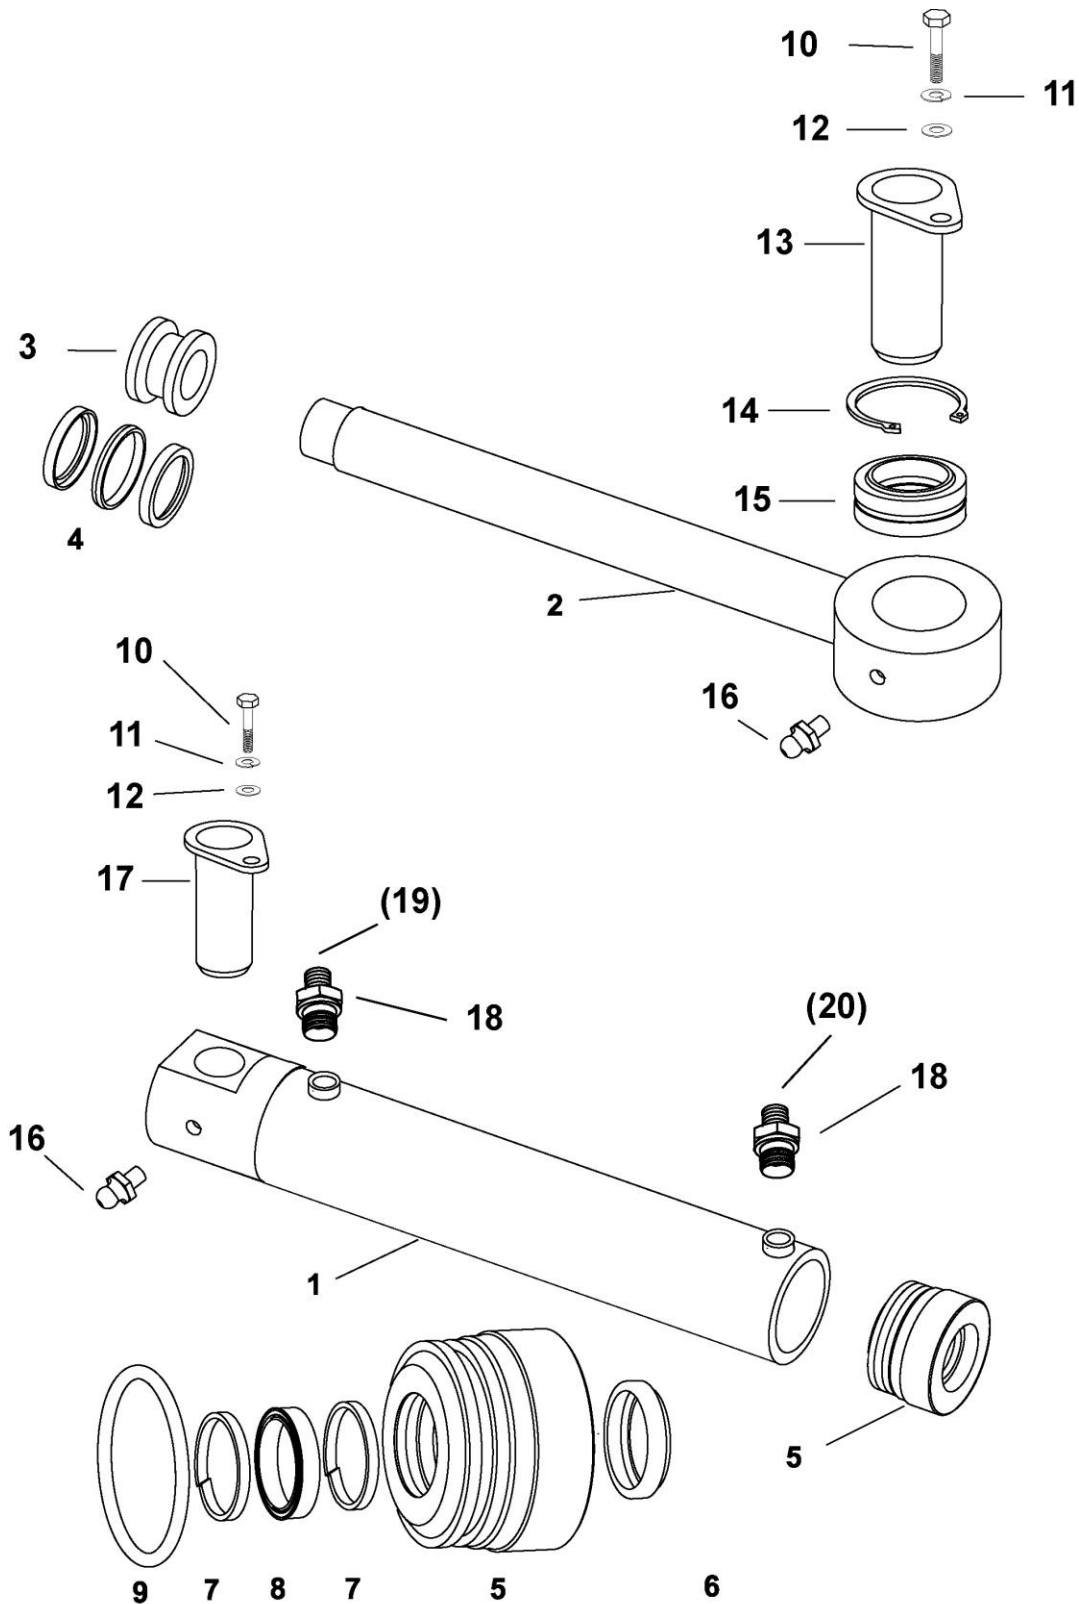

Spare parts catalogue
DUUN
Slurry pump SP200

Group: 131-2-3	Hydraulic cylinder	Edition: 0205