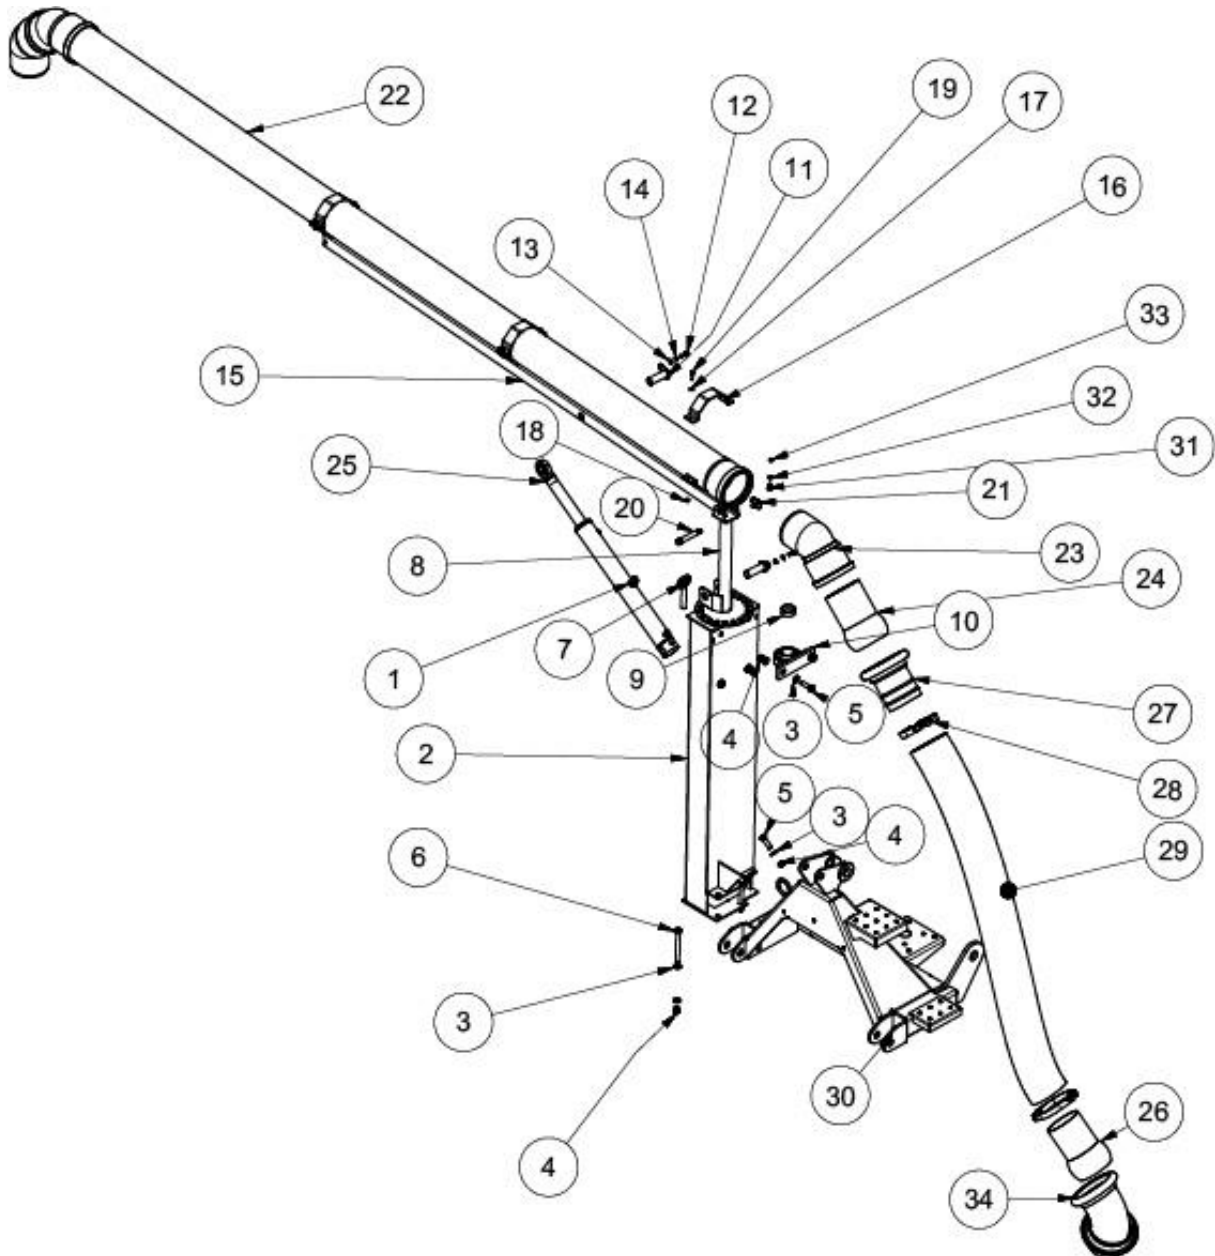

Spare parts catalogue

DUUN

Slurry pump SP200

Group: 131-

Side mounted loading system

Edition: 06.2011

Spare parts catalogue

DUUN

Slurry pump SP200

Group: 131-	Side mounted loading system	Edition: 06.2011

Pos.no.	Qty.	Article no.	Designation	Comment
1	4	2245071	Plastic plug Ø40	
2	1	13127014	Frame	
3	14	2531078	Washer M16 EIZn DIN 125	
4	7	2483613	Locking nut M16 EIZn DIN 985	
5	5	2422493	Hexagon screw M16x50 EIZn 10.9 DIN 933	
6	2	2422507	Hexagon screw M16x150 EIZn 8.8 DIN 931	
7	1	13127009	Bolt f/locking rotation	
8	1	13127008	Rotation	
9	1	31271013	Spacer sleeve bearing	
10	2	2954206	Leg bearing UCP 210 50mm	
11	2	13127011	Bolt for cylinder	
12	2	2422297	Hexagon screw M10x25 EIZn 8.8 DIN 933	
13	2	2531060	Washer M10 EIZn DIN 125	
14	2	2534060	Spring washer M10 EIZn DIN 127	
15	1	13127010	Bracing PVC tube	
16	3	13127012	Clamps PVC tube	
17	12	2531047	Washer M8 EIZn DIN 125	
18	6	2483609	Locking nut M8 EIZn DIN 985	
19	6	2422248	Hexagon screw M8x30 EIZn 8.8 DIN 933	
20	1	2526320	Top strut bolt cat.1 Ø19x86	
21	1	2556143	Locking pin Ø10x50	
22	1	2244216	Pl.tube Ø 160mm m/1muf.L-4000mm	
23	3	2245080	Bend Ø 160mm 45gr.BLACK	
24	1	2957105	Bauer coupling 6"HA.kj.galv.Ø159mm	
25	1	2955365	Cylinder 65/45 SL480	
26	1	2957106	Bauer coupling 6"HA.kj.galv.Ø150mm	
26	1	2957109	Clamping ring for bauer connection	
27	1	2957107	Bauer coupling 6"HU.kj.galv.Ø150mm	
28	2	2544275	Sl.clamp PA-RI - 170	
29	1	2244262	Hose 6" Spiral arm.L-3,15m	
30	1	13127001	Three point linkage SP200/400	
31	1	2441246	Locking screw M8x25 A4 DIN 603	
32	1	2537047	Washer M8 A4 DIN 125	
33	1	2489408	Hexagon nut M8 A4 DIN934	
34	1	1312020	60'bend m/6" bauer