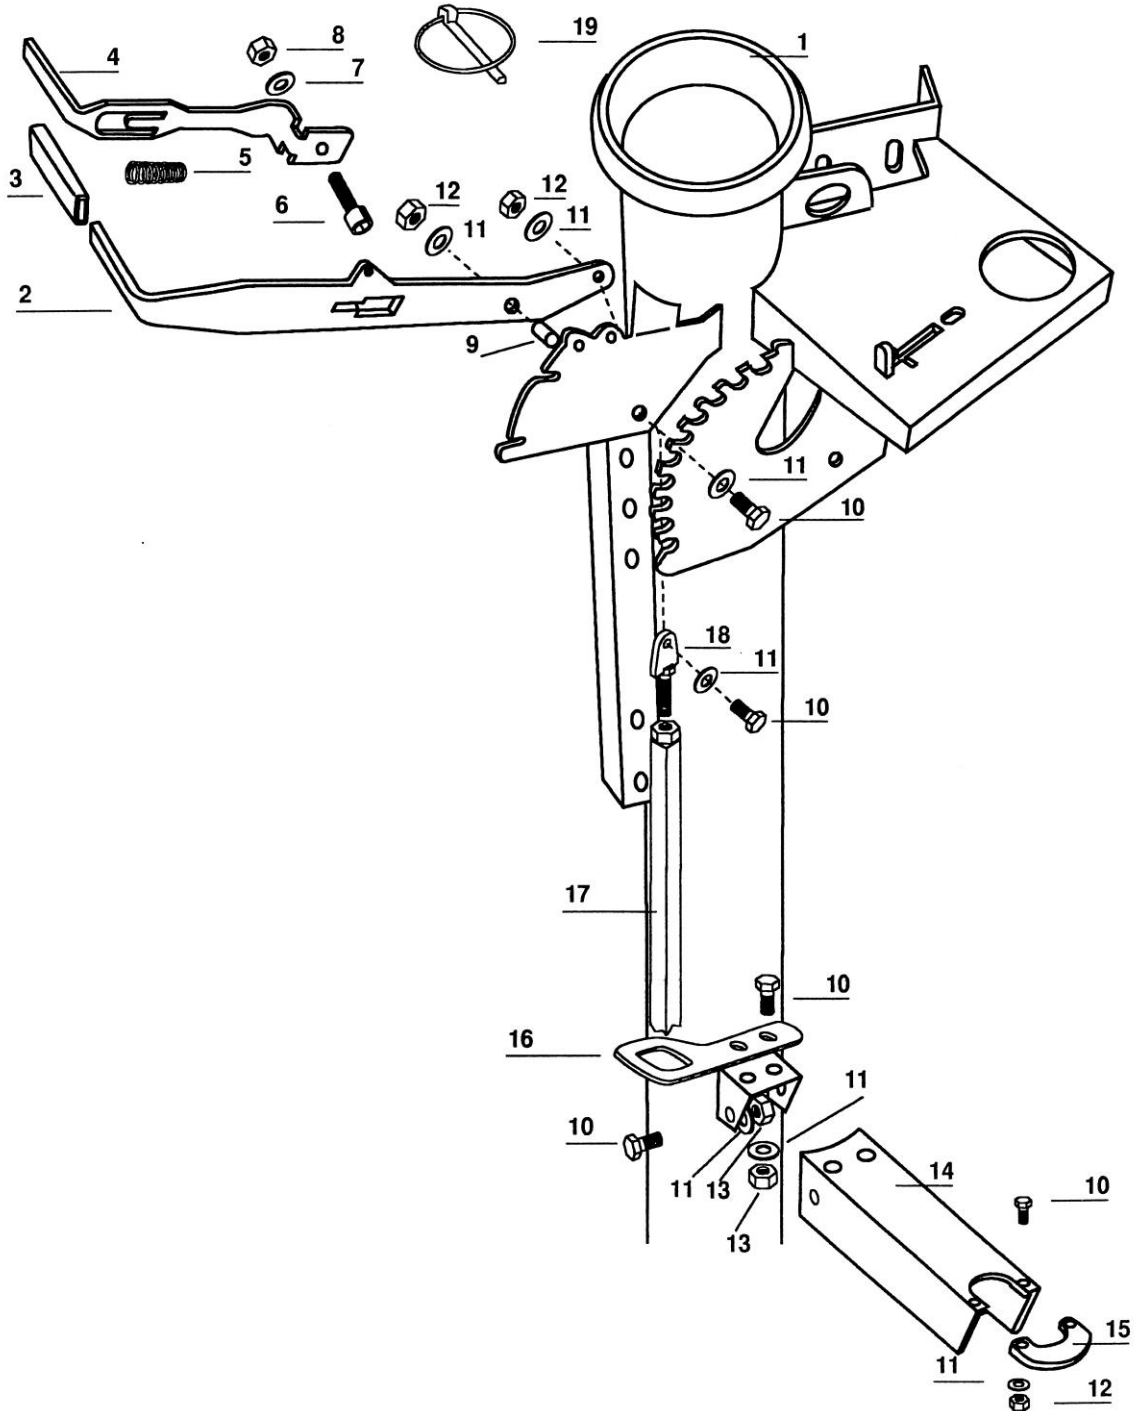

Spare parts catalogue

DUUN

Slurry pump SP200

Group: 131-2-3

Loading/stirring

Edition: 0205

Spare parts catalogue

DUUN

Slurry pump SP200

Group: 131-2-3	Loading/stirring	Edition: 0205

Pos.no.	Qty.	Designation	Article no.	Comment
1	1	Pump stem	1312335	
2	1	Handle, loading/ stirring	1312375	
3	1	Plastic handle	2245062	
4	1	Locking handle	1312354	
5	1	Spring pressure Ø15x1,75 L:45	2912014	
6	1	Unbraco M 8x16, galvanized	2472310	
7	1	Washer M8 hot galvanized	2539048	
8	1	Hexagon nut M8 lock. galvanized	2483609	
9	1	Bushing	1311880	
10	1	Hexagon screw M10x30 hot galvanized	2427299	
11	10	Washer M10 hot galvanized	2539060	
12	2	Hexagon nut M10 lock. galvanized	2483610	
13	6	Hexagon nut M10 hot galvanized	2481810	
14	1	Support for strut (L- 3,4 og L-4,4)	1312383	
15	1	Locking plate for strut	1312381	
16	1	Steering for strut	1312382	
17	1	Strut, loading/stirring L-3,0	1312359	
	1	Strut, loading/stirring L-3,5	1312360	
	1	Strut, loading/stirring L-4,0	1312361	
18	1	Adjustment screw for strut	13127025	
19	1	Locking pin w/ chain, 10x45	2556127	
	1	O-ring, included in pump	2957104