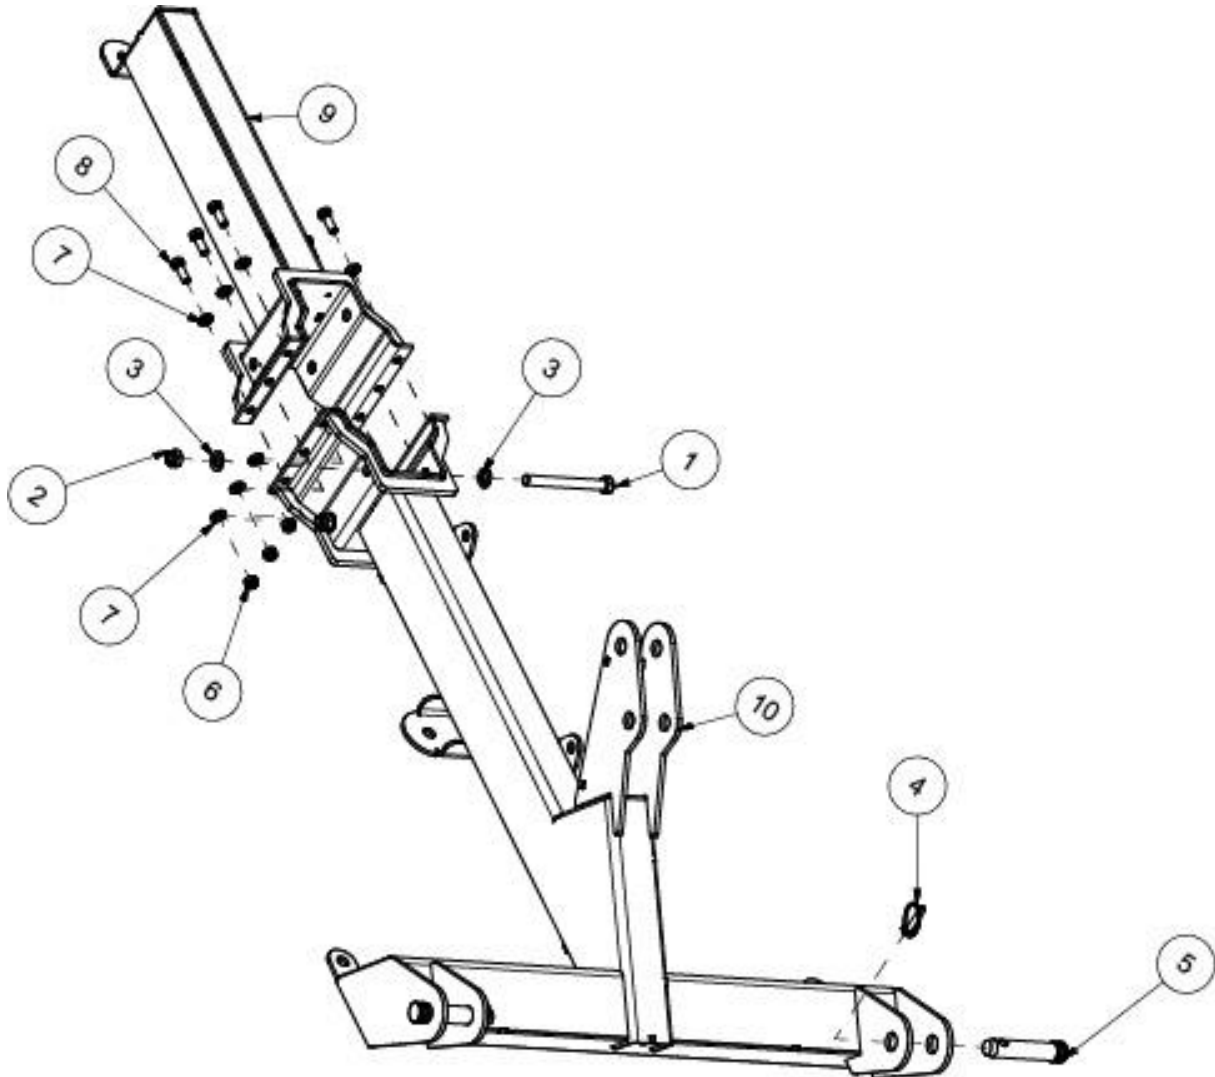

Spare parts catalogue

DUUN

Slurry pump SP200

Group : 131-

Tractor attachment

Edition : 06.2011

Spare parts catalogue

DUUN

Slurry pump SP200

Group: 131-	Tractor attachment	Edition : 06.2011

Pos.no.	Qty.	Article no.	Designation	Comment
1	2	2422507	Hexagon screw M16x150 EIZn 8.8 DIN 931	
2	2	2483613	Locking nut M16 EIZn DIN 985	
3	4	2531078	Washer M16 EIZn DIN 125	
4	2	2556143	Locking pin Ø10x50	
5	2	2551730	Drawbar bolt cat. 2 Ø28x95	
6	6	2483611	Locking nut M12 EIZn DIN 985	
7	12	2531069	Washer M12 EIZn DIN 125	
8	6	2422350	Hexagon screw M12x35 EIZn 8.8 DIN 933	
9	1	13127023	Support arm SP200	
10	1	13127022	Three-point linkage SP200, Rod