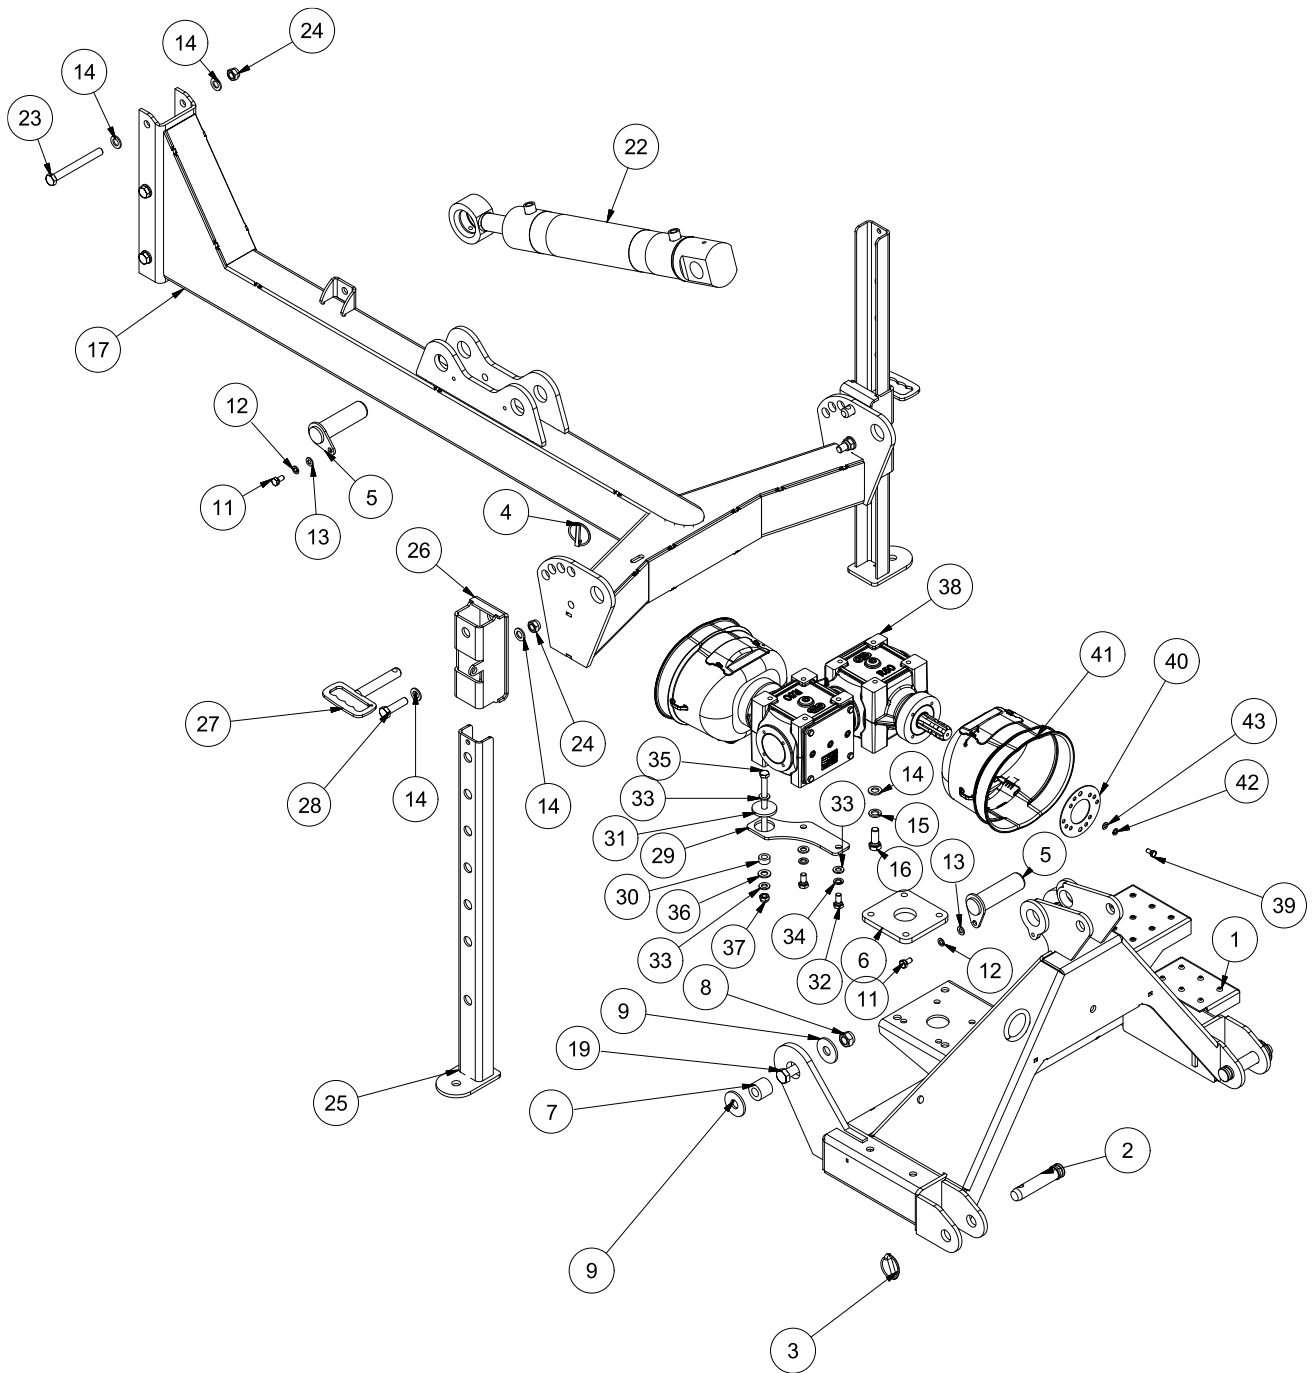

Spare parts catalogue

DUUN

Slurry pump SP200

Group: 131-2-3

Tractor attachment inclined combi pump

Edition: 0205

Spare parts catalogue

DUUN

Slurry pump SP200

Group: 131-2-3	Tractor attachment inclined combi pump	Edition: 0205

Pos.no.	Qty.	Designation	Article no.	Comment
1	1	Three-point linkage	13127001	fom snr10020
		Three-point linkage	1312334	tom snr10019
2	2	Drawbar bolt cat. II 28X95	2551730	
3	2	Linch pin Ø10x50mm (locking pin)	2556143	
4	2	Locking pin w/chain	2556127	
5	1	Bolt for cylinder/strut at boom	1312366	
6	1	Shims gearbox	13127002	
7	2	Bushing	1312288	from 10020
	2	Bushing	1312377	to 10019
8	2	Locking nut m20 8.8 galvanized	2483615	from 10020
9	4	Washer Ø22 Ø60	1312287	
10	1	Bolt for cylinder/strut with three-point linkage	1312365	
11	2	Hexagon screw M10x20 galvanized	2422295	
12	2	Spring washer M10 galvanized	2534060	
13	2	Washer M10 galvanized	2531060	
14	14	Washer M16 galvanized	2531078	
15	4	Spring washer M16 galvanized	2534078	
16	4	Hexagon screw M16x40 galvanized	2422489	
17	1	Pump attachment	1312325	from 10020
	1	Pump attachment	1312333	to 10019
19	2	Hexagon screw M20x65 galvanized	2422578	
22	1	Hydraulic cylinder for combi pump	1312364	
	1	Strut for inclined pump	1312391	
23	3	Hexagon screw M16x150 galvanized	2422507	
24	5	Locking nut M16 galvanized	2483613	
25	2	Support leg	1312497	
26	2	Holder for support leg	1311942	
27	2	Bolt for support legs	1311944	
28	2	Hexagon screw M16x60 galvanized	2422495	
29	1	Gearbox support	13127033	
30	1	Spacer sleeve f/gearbox support	13127034	
31	1	Washer f/gearbox support	13127035	
32	2	Hexagon screw M12x25 galvanized	2422346	
33	4	Washer M12 galvanized	2531069	
34	2	Spring washer M12 galvanized	2534069	
35	1	Hexagon screw M12x160 galvanized	2422370	
36	1	Washer M14 galvanized	2531072	
37	1	Locking nut M12 galvanized	2483611	
38	1	Double gearbox	2961181	
39	6	Hexagon screw M8x16 galvanized	2422240	
40	2	Fixing plate for protective funnel	1312379	
41	2	Protective funnel Ø280/230x230 with lid	2962135	
42	4	Spring washer M8 galvanized	2534047	
43	4	Washer M8 galvanized	2531047