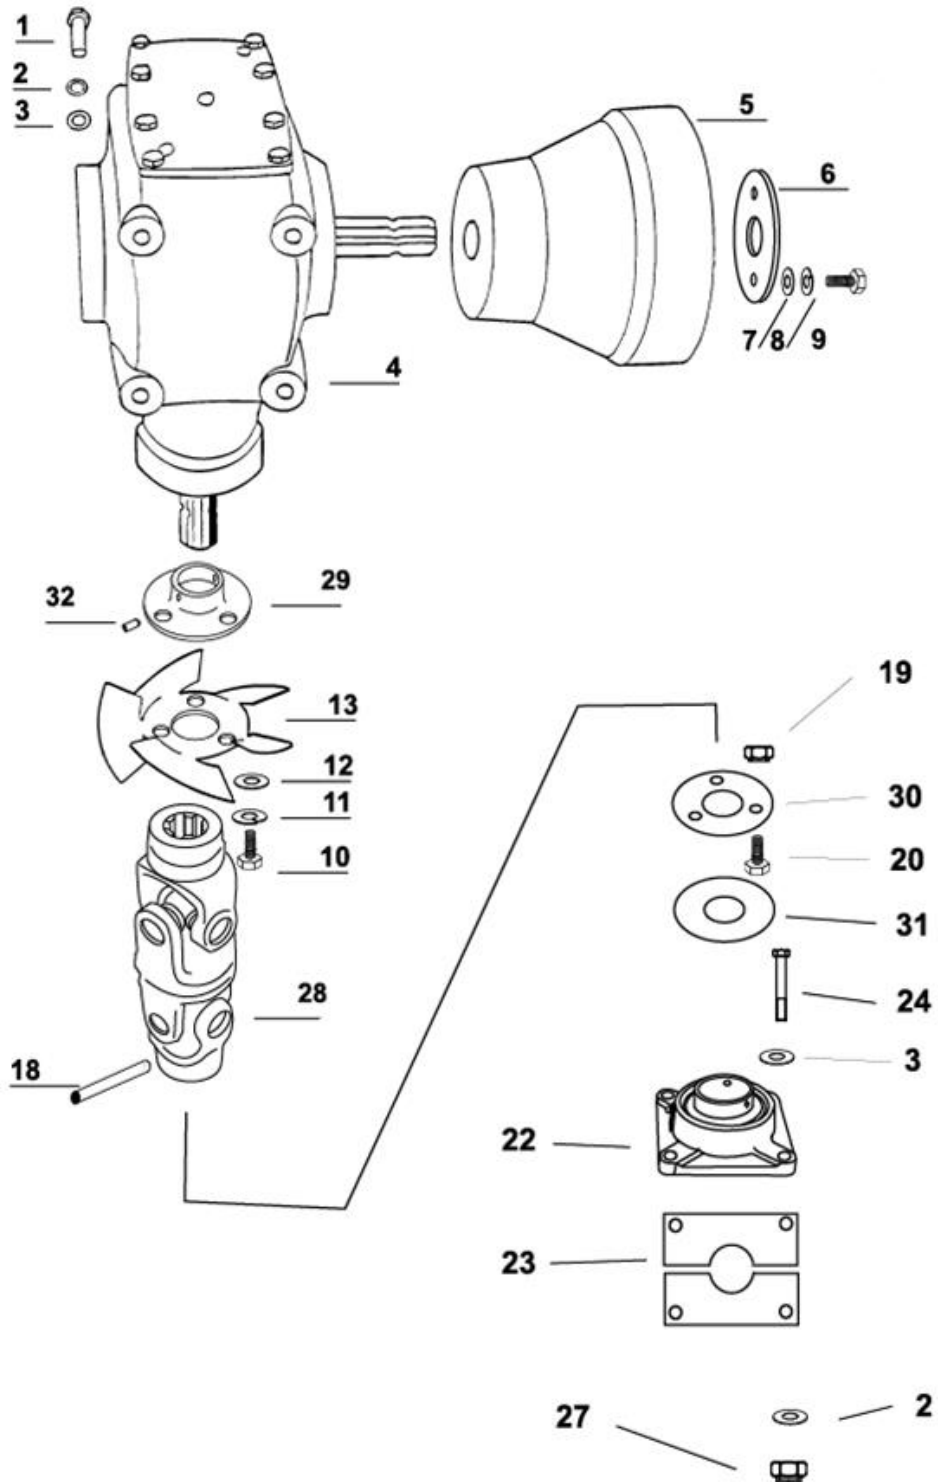

Spare parts catalogue

DUUN

Slurry pump SP200

Group: 131-2-3

Gearbox, couplings, bearings

Edition: 0205

Spare parts catalogue

DUUN

Slurry pump SP200

Group: 131-2-3	Gearbox, couplings, bearings	Edition: 0205

Pos.no.	Qty.	Designation	Article no.	Comment
1	4	Hexagon screw M16x30 hot galvanized	2427485	
2	8	Fjærskive M16 galvanized	2534078	
3	8	Washer M16 hot galvanized	2539078	
4	1	Gearbox	2961122	
5	1	Protection funnel	2962135	
6	1	Fixing washer Ø125	1312379	
7	2	Washer M8 hot galvanized	2539048	
8	2	Spring washer M8 galvanized	2534047	
9	2	Hexagon screw M8x25 hot galvanized	2427246	
10	3	Hexagon screw M6x10 galvanized	2422196	
11	3	Spring washer M6 galvanized	2534039	
12	3	Washer M6 galvanized	2531039	
13	1	Fan	1311848	
18	1	Lock pin Ø13x70	2527130	
19	1	Nut 6kt Mech. Lock M10	2489610	
20	3	Hexagon screw M10x40 galvanized	2425303	
22	1	Flange bearing UCF X08	2954160	to 04100
22	1	Flange bearing UCF 308	2954162	from 05001
23	2	Sealing plate	1311852	
24	4	Hexagon screw M16x50 hot galvanized	2427493	to 04100
24	4	Hexagon screw M16x60 hot galvanized	2427495	from 05001
27	4	Hexagon nut M16 hot galvanized	2481813	
28	1	Double joint, type 50 (unbalanced)	2962160	
29	1	Attachment for fan	1312013	
30	1	Plate for adjustment	1312014	
31	1	Plate against flange bearing	1312015	
32	2	Unbraco M6x8	2473195	

Gear oil Mereta 150/220 – 1,5 ltr