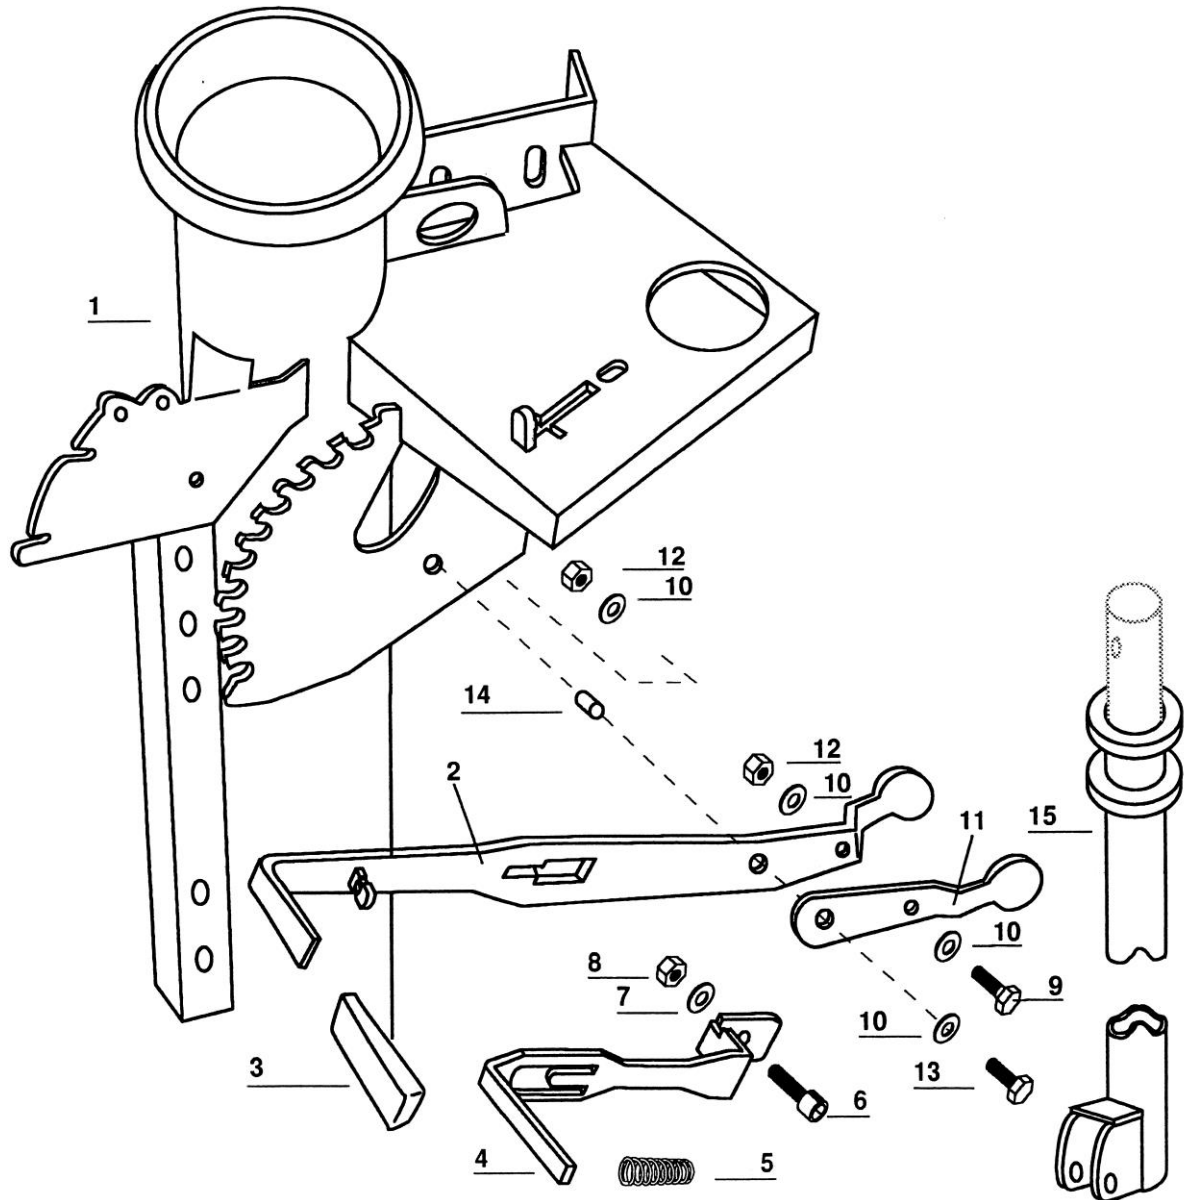

Spare parts catalogue

DUUN

Slurry pump SP200

Group: 131-2-3

Height maneuvering of the nozzle

Edition: 0205

Spare parts catalogue

DUUN

Slurry pump SP200

Group: 131-2-3	Height maneuvering of the nozzle	Edition: 0205

Pos.no.	Qty.	Designation	Article no.	Comment
1	1	Pump stem	1312335	
2	1	Handle, height man. of nozzle	1312353	
3	1	Plastic handle	2245062	
4	1	Locking handle	1312354	
5	1	Spring pressure Ø15x1,75 L:45	2912014	
6	1	Unbraco M 8x16, galvanized	2472310	
7	1	Washer M8 hot galvanized	2539048	
8	1	Hexagon nut M8 lock. galvanized	2483609	
9	1	Hexagon screw M10x30 hot galvanized	2427299	
10	1	Washer M10 hot galvanized	2539060	
11	1	Part for operating fork	1312352	
12	2	Hexagon nut M10 lock. galvanized	2483610	
13	1	Hexagon screw M10x35 hot galvanized	2428310	
14	1	Bushing	1311880	
15	1	Tube for height regulation L-3,0	1312349	
	1	Tube for height regulation L-3,5	1312350	
	1	Tube for height regulation L-4,0	1312351	
	1	O-ring, included in pump	2957104