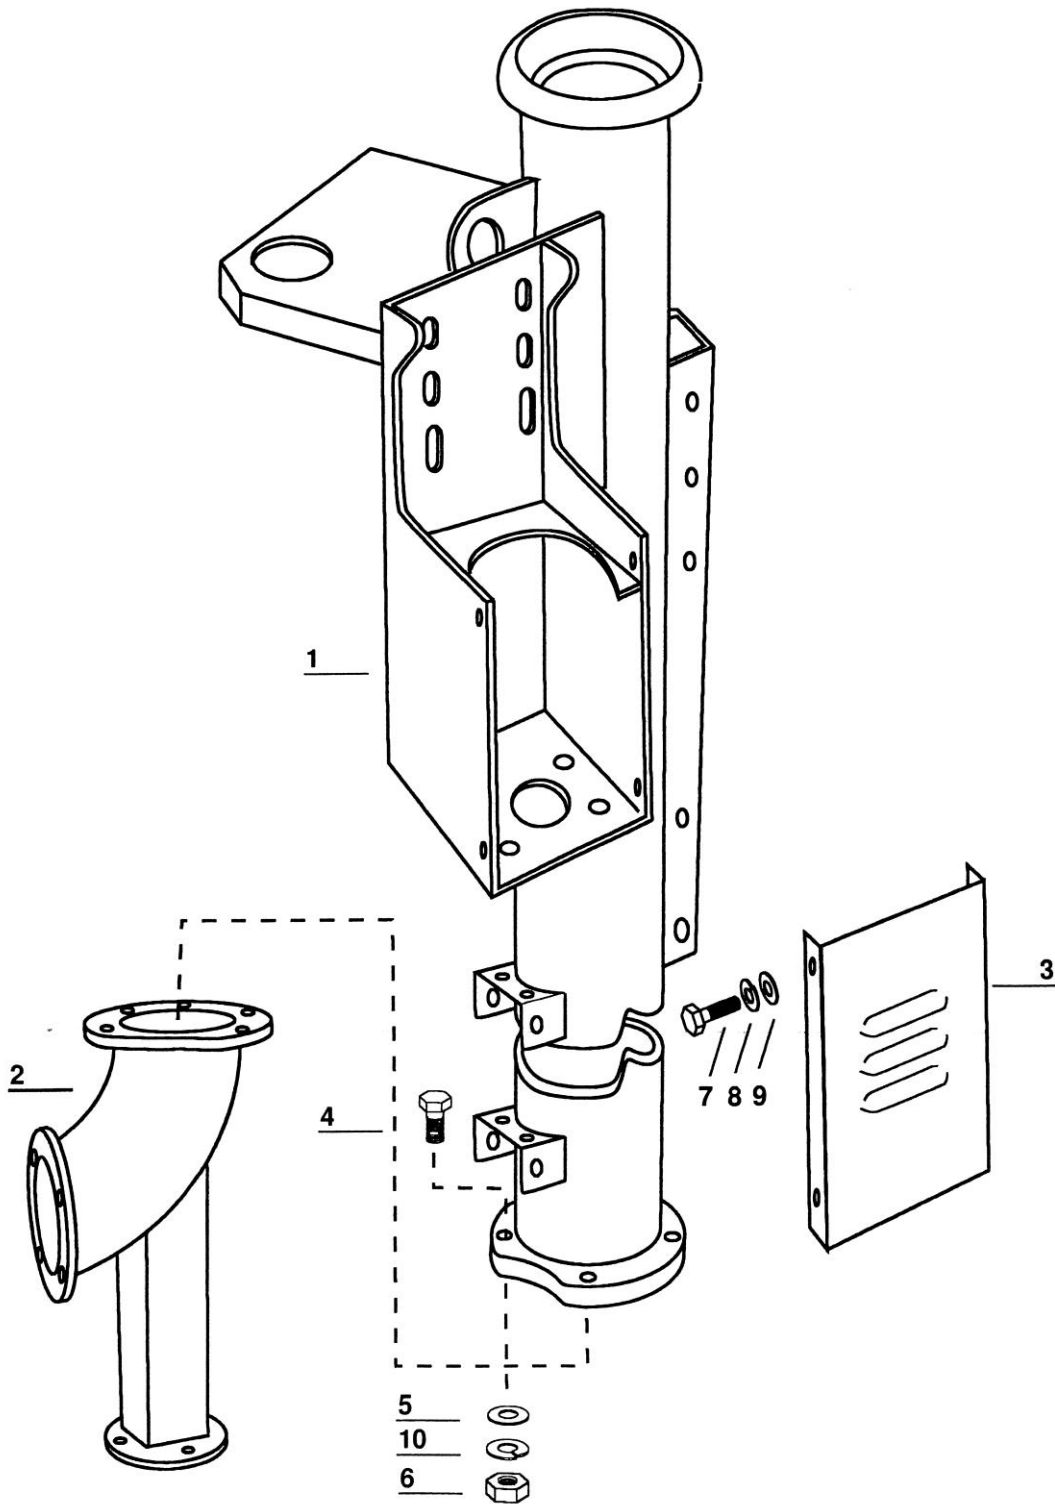

Spare parts catalogue

DUUN

Slurry pump SP200

Group: 131-2-3

Pump stem and gearbox holder

Edition: 0205

Spare parts catalogue

DUUN

Slurry pump SP200

Group: 131-2-3	Pump stem and gearbox holder	Edition: 0205

Pos.no.	Qty.	Designation	Article no.	Comment
1	1	Pump stem	1312335	
2	1	The lower loader tube L-3,0m	1312337	
	1	The lower loader tube L-3,5m	1312338	
	1	The lower loader tube L-4,0 m	1312339	
3	1	Cover over gearbox	1312368	
4	6	Hexagon screw M16x50 hot galvanized	2427493	
5	6	Washer M 16 hot galvanized	2539078	
6	6	Hexagon nut M 16 hot galvanized	2481813	
7	4	Hexagon screw M8x16 hot galvanized	2427240	
8	4	Spring washer M8 hot galvanized	2534047	
9	4	Washer M8 hot galvanized	2539048	
10	6	Spring washer M16 hot galvanized	2539006	
	1	O-ring, included in pump	2957104