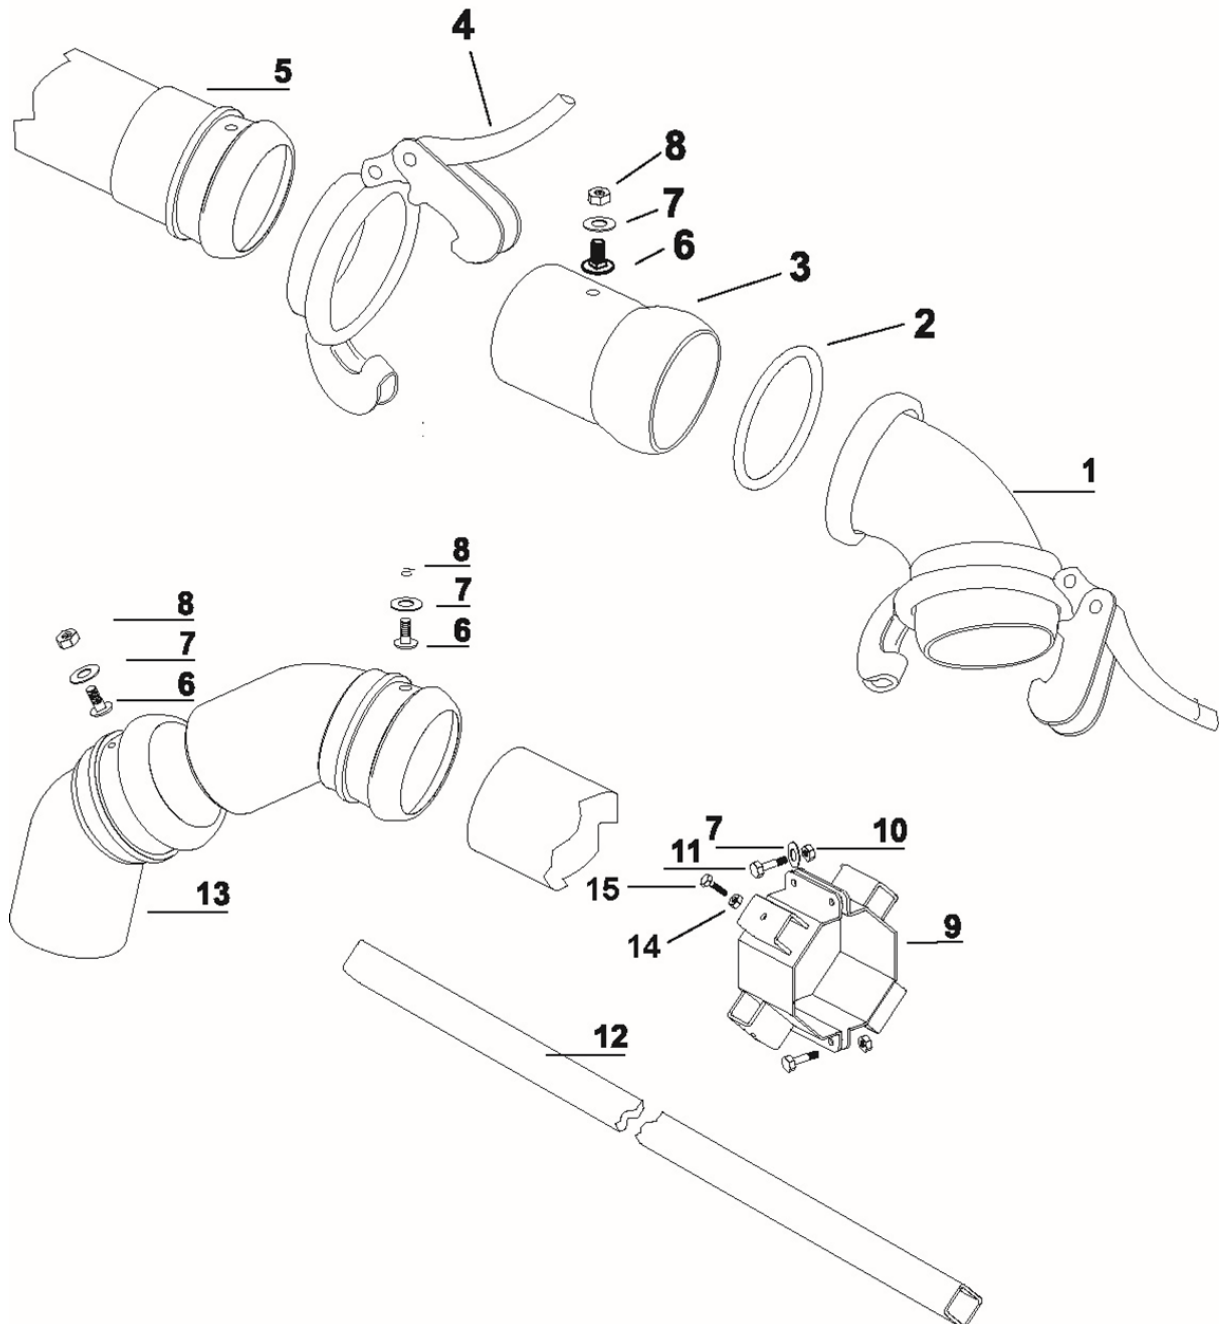

Spare parts catalogue

DUUN

Slurry pump SP200

Group: 131-2-3

Loading system inclined combi

Edition: 0205

Spare parts catalogue

DUUN

Slurry pump SP200

Group: 131-2-3	Loading system inclined combi	Edition: 0205

Pos.no.	Qty.	Designation	Article no.	Comment
1	1	Bauer coupling 6" male/female with 60' bend	1312020	
1	1	Bauer Coupling 6" male/ female mm/45'-bend	1312021	
1	1	Bauer coupling 6" male/female with 90' bend	1312022	
2	1	O-ring, included in bend	2957104	
3	1	Bauer coupling 6" male with tube ø 159	2957105	
4	1	Clamping ring for bauer connection	2957109	
5	1	Plastic tube PP 6" w/socket L:4m	2244216	
6	3	Locking head screw M8x25	2441246	
7	7	Washer M8 hot galvanized	2539048	
8	3	Hexagon nut M8 hot galvanized	2481809	
9	2	Loading tube rack	1312026	
10	4	Locking nut M8	2483609	
11	4	Hexagon screw m8x25 hot galvanized	2427246	
12	2	Legs for the rack L=3m	1311899	
13	2	Plastic bend PP 45'		
14	2	Nut 6kt m12 hot galvanized 8.8	2481811	
15	2	Hexagon screw M12x35 hot galvanized 8.8	2427350