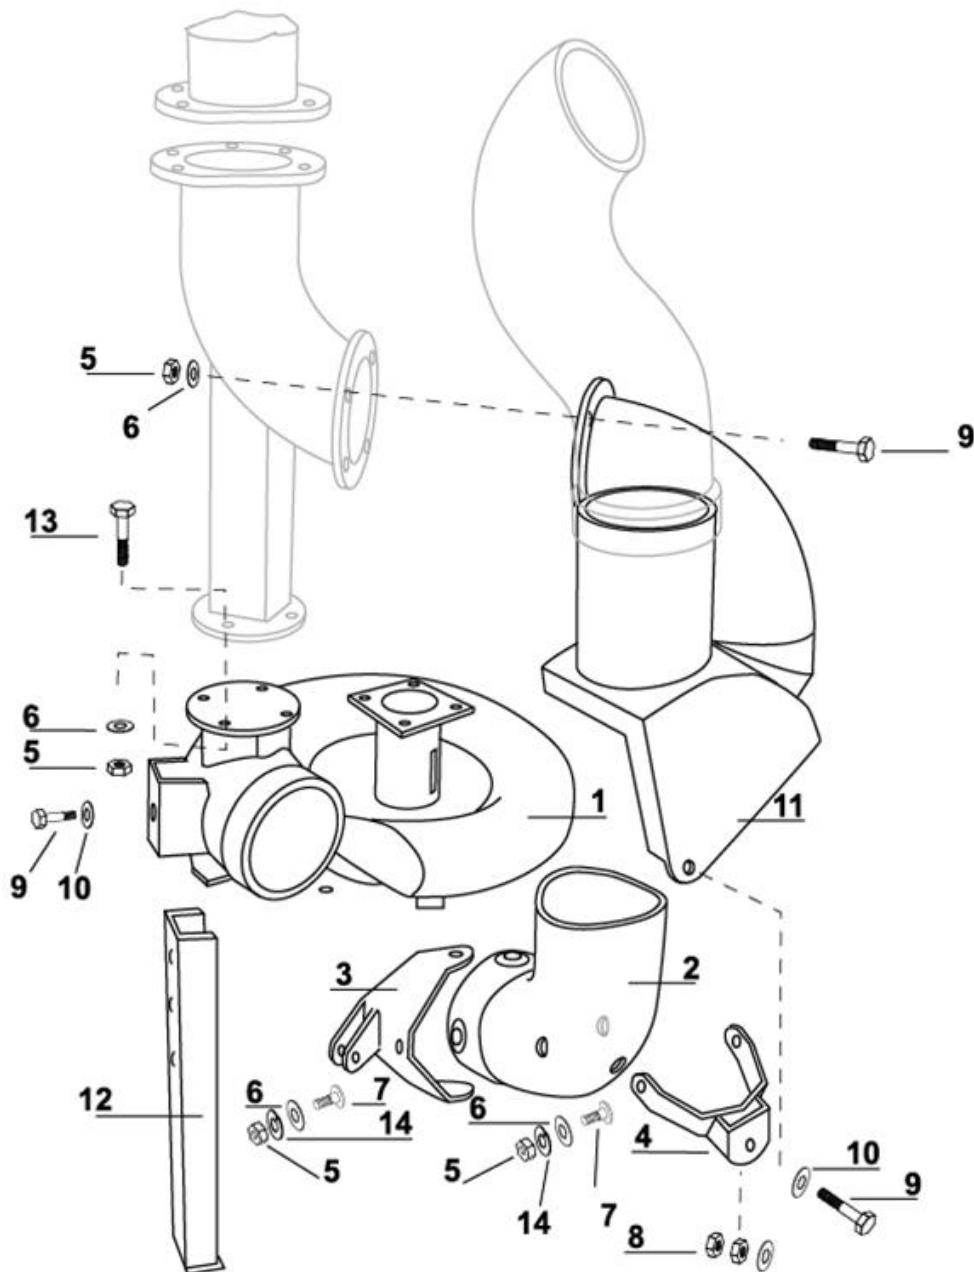

Serial number from. 11001-

Spare parts catalogue

DUUN

Slurry pump SP200

		Edition: 0703
--	--	---------------

Spare parts catalogue

DUUN

Slurry pump SP200

Group: 131-2-3

Pump housing, support leg

Edition: 0205

Spare parts catalogue

DUUN

Slurry pump SP200

Group: 131-2-3	Pump housing, support leg	Edition: 0205
----------------	---------------------------	---------------

Pos.no.	Qty.	Designation	Article no.	Comment
1	1	Pump housing	1312330	
2	1	Outlet bend	2245092	
3	1	Attachment for struts, stirring/loading	1312370	
4	1	Rotation attachment for bend	1312374	
5	10	Nut M10 hot galvanized	2281810	
6	10	Washer M10 hot galvanized	2539060	
7	6	Locking head screw M10x30	2444312	
8	2	Nut M 16 hot galvanized	2481811	
9	2	Hex screw M12x35 hot galvanized	2427350	
10	3	Washer M12 hot galvanized	2539069	
11	1	Shift box	1312336	
12	1	Support leg	1311803	
13	8	Hex screw M12x30 hot galvanized	2427299	
14	6	Spring washer M10 hot galvanized	2539000	

Slurry pump SP200

Group: 131-2-3	Drive train and impeller	Edition: 0205
----------------	--------------------------	---------------

Pos.no.	Qty.	Designation	Article no.	Comment
1	1	Upper cover tube for shaft	1311807	
2	1	Lower cover tube for shaft	1311808	
3	4	Hexagon nut M10 acid ref.	2489410	
4	8	Plastic washer w/collar Ø11,9/10,2	2245015	
6	2	Washer M10 acid ref.	2537060	
7	2	Hexagon screw M10x40 acid ref.	2429303	
8	4	Hexagon screw M10x30 hot galvanized	2427299	
9	4	Washer M10 hot galvanized	2539060	
10	4	Hexagon nut M10 hot galvanized	2481810	
11	1	Drive shaft Ø40 L- 3,0 m	1312371	
		Drive shaft Ø40 L- 3,5m	1312372	
		Drive shaft Ø40 L- 4,0 m	1312373	
12	4	Bearings for impeller	2245028	
13	1	Break pin Ø12x60	2527124	
14	1	Impeller	1312332	
15	1	Cutting ring	1312331	
16	4	Clamp iron	1311904	
17	4	Washer M12 hot galvanized	2539069	
18	4	Hexagon screw M12x35 hot galvanized	2427350	