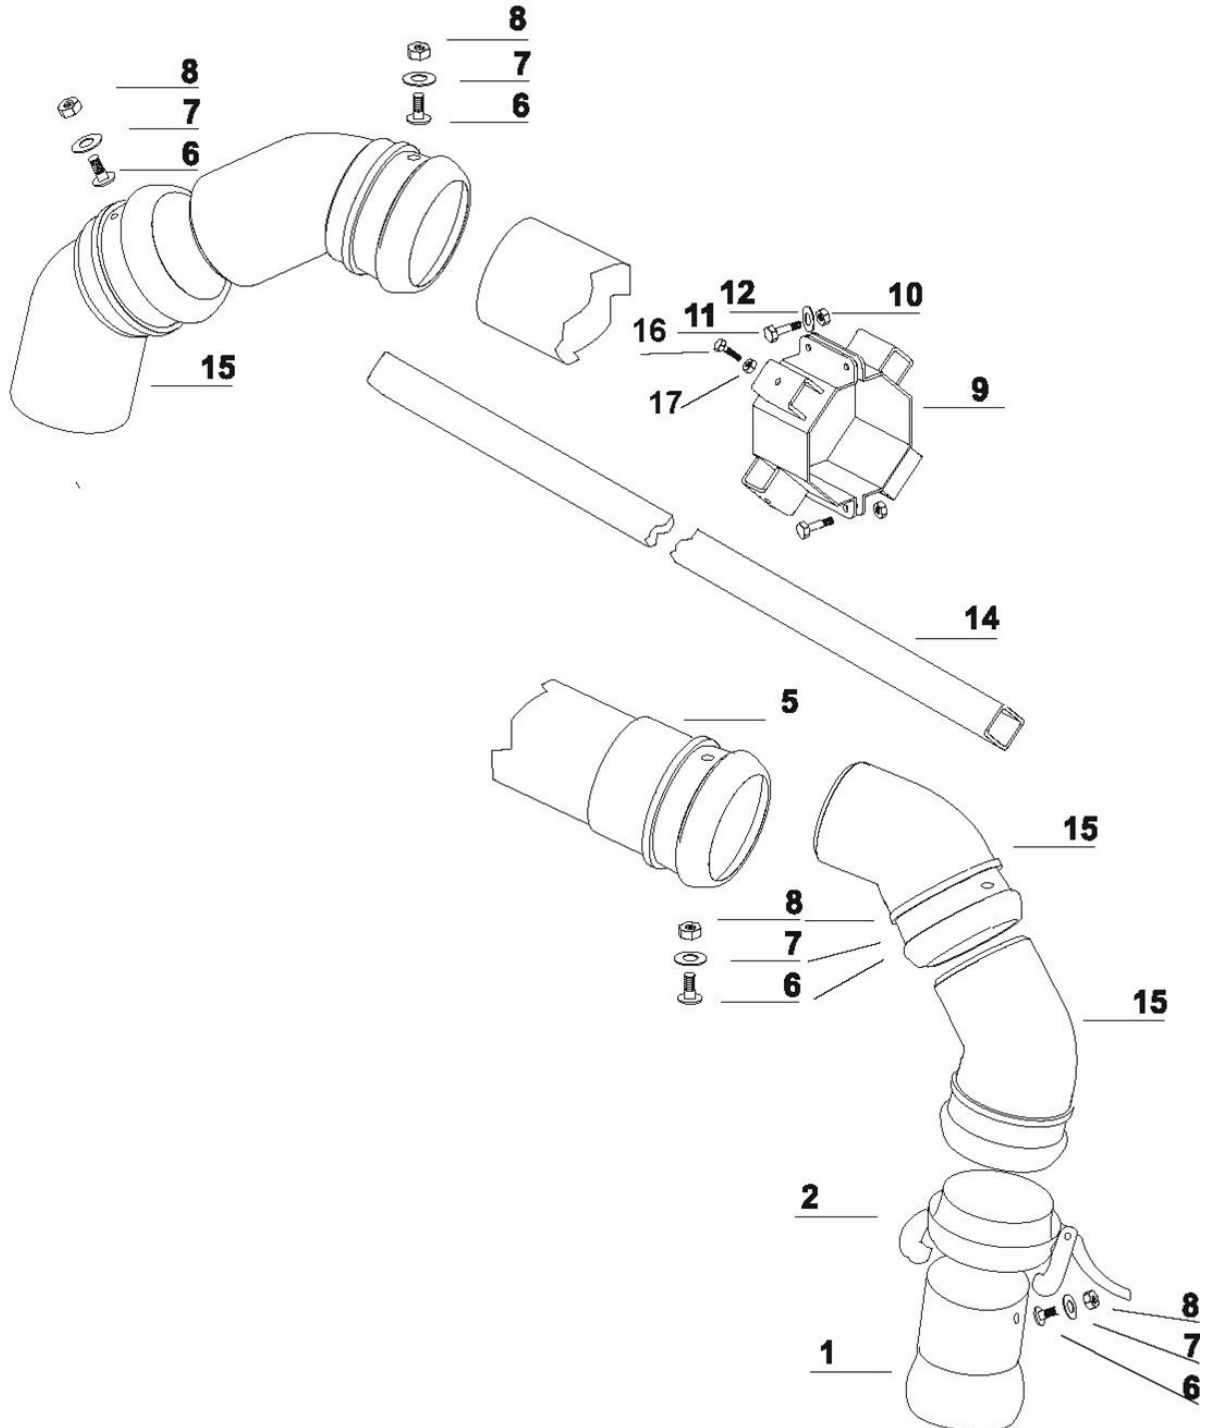

Spare parts catalogue

DUUN

Slurry pump SP200

Group: 131-2-3

Rod pump loading system

Edition: 0205

Spare parts catalogue

DUUN

Slurry pump SP200

Group: 131-2-3	Rod pump loading system	Edition: 0205

Pos.no.	Qty.	Designation	Article no.	Comment
1	1	Bauer coupling 6" male w/tube socket,ø159	2957105	
2	1	Clamping ring for bauer connection 6 "	2957109	
5	1	Plastic tube PP 6 "w/ sleeve L: 4m	2244216	
6	5	Locking head screw M8x25	2441246	
7	5	Washer M8 hot galvanized	2539048	
8	5	Hexagon nut M8 hot galvanized.	2481809	
9	2	Loading tube rack	1312026	
10	4	Locking nut M8 galvanized	2483609	
11	4	Hexagon screw M8x25 hot galvanized	2427246	
12	4	Washer M8 hot galvanized	2539048	
13	4	Hexagon nut M8 hot galvanized	2481809	
14	2	Support legs for rack L: 3m	1311899	
15	4	Plastic bend PP 45'	2245080	
16	2	Hexagon screw M12x35 hot galvanized 8.8	2427350	
17	2	Nut 6kt m12 hot galvanized 8.8	2481811