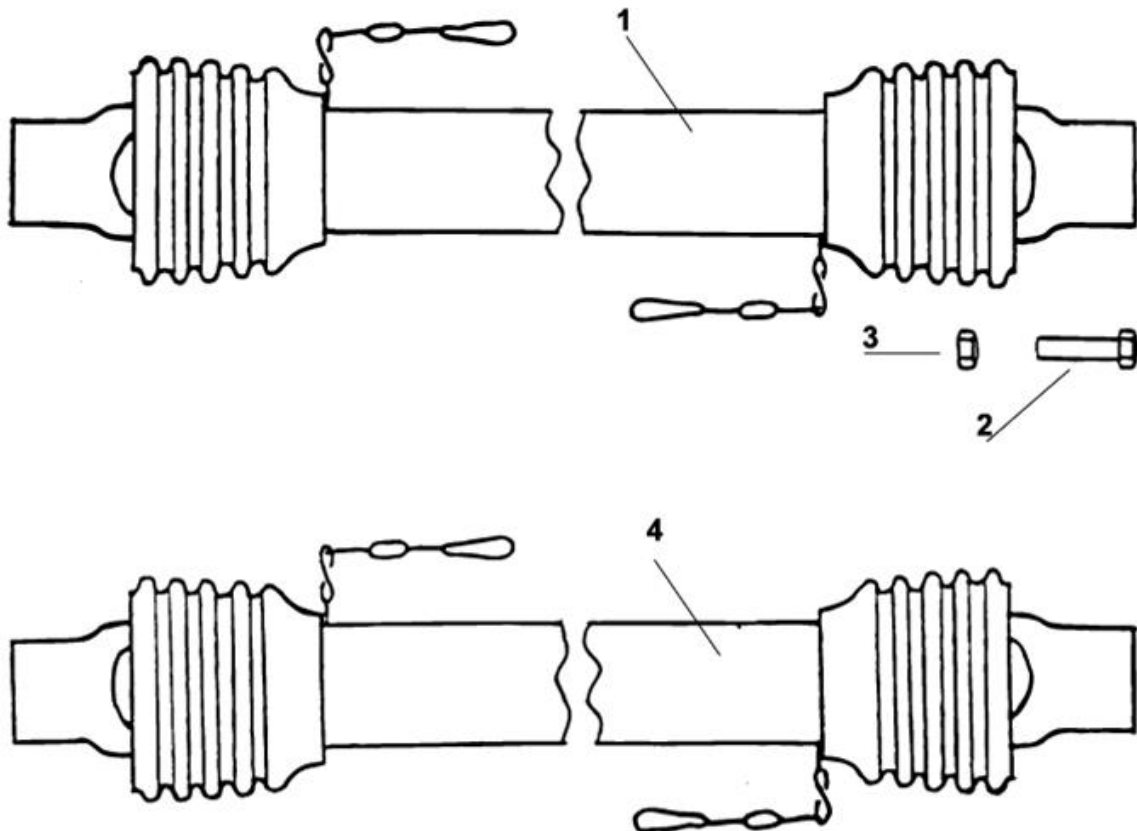

Spare parts catalogue

DUUN

Slurry pump SP200

Group: 131-2-3 | Power transmission shaft combi - inclined pump | Edition: 0205

Spare parts catalogue

DUUN

Slurry pump SP200

Group: 131-2-3	Power transmission shaft combi - inclined pump	Edition: 0205

Pos.no.	Qty.	Designation	Article no.	Comment
1	1	Power transmission shaft L=610 w/skj.b.	2962146	to 2009
1	1	Power transmission shaft 810 without/cutt.b. AB4	2962164	from 2009
2	1	Hexagon screw M8x50 qval. 8.8	2422256	
3	1	Hexagon nut M8 qval.8.8	2481609	
4	1	Power transmission shaft I L=1410 without/cutt.b.	2962147	to 2009
4	1	Power transmission shaft 1410 w/cutt.b.AB4	2962148	from 2009