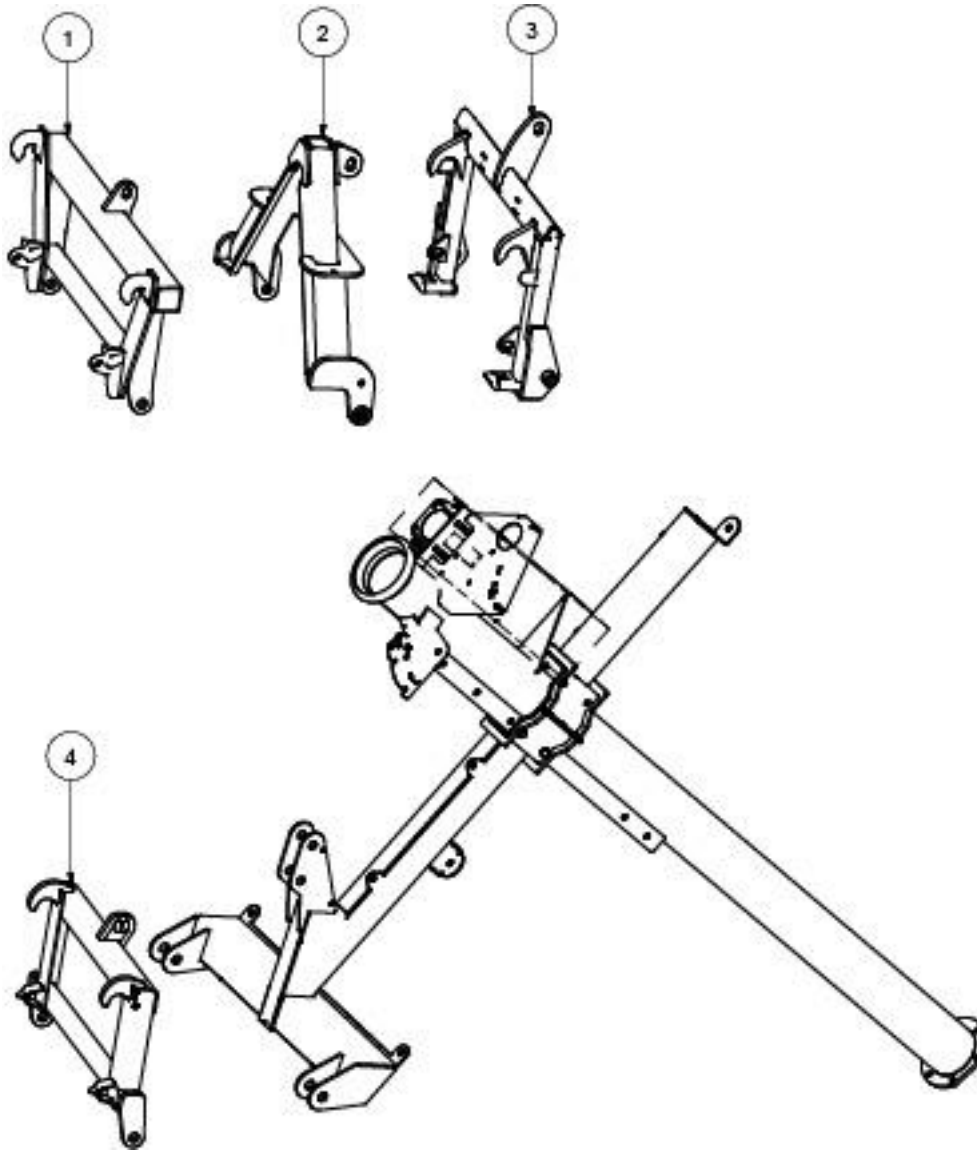

Spare parts catalogue

DUUN

Slurry pump SP200

Group: 131-

Utensil fastening

Edition: 06.2011

Spare parts catalogue

DUUN

Slurry pump SP200

Group: 131-	Utensil fastening	Edition: 06.2011

Pos.no.	Qty.	Article no.	Designation	Comment
1	1	1261516	Utensil fastening EURO front loader	
2	1	1252637	Utensil fastening Triangle	
3	1	1252638	Utensil fastening HVM	
4	1	1261515	Utensil fastening SMS Trima