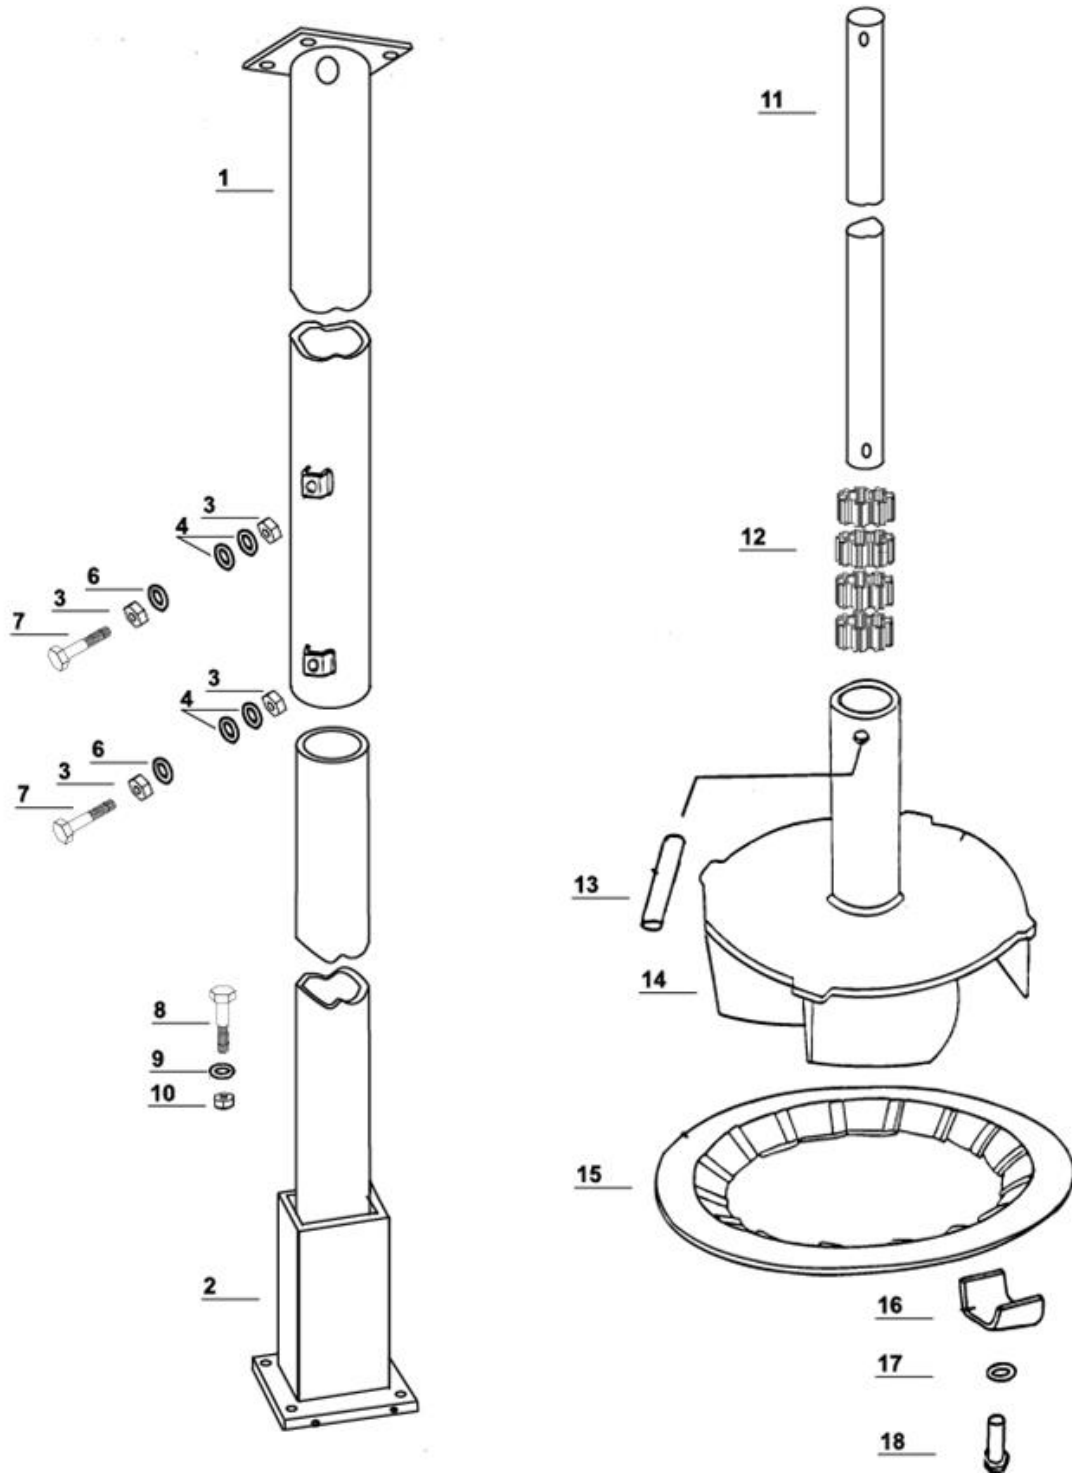

Pos.no.	Qty.	Designation	Article no.	Comment
1	1	Pump housing	1312330	
2	1	Outlet bend	2245092	
3	1	Attachment for struts, stirring/loading	1312370	
4	1	Rotation attachment for bend	1312374	
5	10	Nut M10 hot galvanized	2281810	
6	10	Washer M10 hot galvanized	2539060	
7	6	Locking head screw M10x30	2444312	
8	2	Nut M 16 hot galvanized	2481811	
9	2	Hex screw M12x35 hot galvanized	2427350	
10	3	Washer M12 hot galvanized	2539069	
11	1	Shift box	1312336	
12	1	Support leg	1311803	
13	8	Hex screw M12x30 hot galvanized	2427299	
14	6	Spring washer M10 hot galvanized	2539000	

Spare parts catalogue

DUUN

Slurry pump SP200

Group: 131-2-3

Drive train and impeller

Edition: 0205

Spare parts catalogue

DUUN

Slurry pump SP200

Group: 131-2-3	Drive train and impeller	Edition: 0205
----------------	--------------------------	---------------

Pos.no.	Qty.	Designation	Article no.	Comment
1	1	Upper cover tube for shaft	1311807	
2	1	Lower cover tube for shaft	1311808	
3	4	Hexagon nut M10 acid ref.	2489410	
4	8	Plastic washer w/collar Ø11,9/10,2	2245015	
6	2	Washer M10 acid ref.	2537060	
7	2	Hexagon screw M10x40 acid ref.	2429303	
8	4	Hexagon screw M10x30 hot galvanized	2427299	
9	4	Washer M10 hot galvanized	2539060	
10	4	Hexagon nut M10 hot galvanized	2481810	
11	1	Drive shaft Ø40 L- 3,0 m	1312371	
		Drive shaft Ø40 L- 3,5m	1312372	
		Drive shaft Ø40 L- 4,0 m	1312373	
12	4	Bearings for impeller	2245028	
13	1	Break pin Ø12x60	2527124	
14	1	Impeller	1312332	
15	1	Cutting ring	1312331	
16	4	Clamp iron	1311904	
17	4	Washer M12 hot galvanized	2539069	
18	4	Hexagon screw M12x35 hot galvanized	2427350	